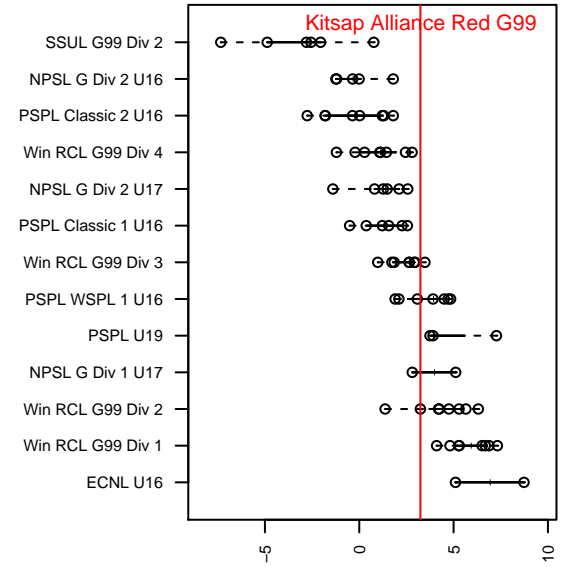

**attack and defense rating
relative to others at age
and all opponents in last 13 months**