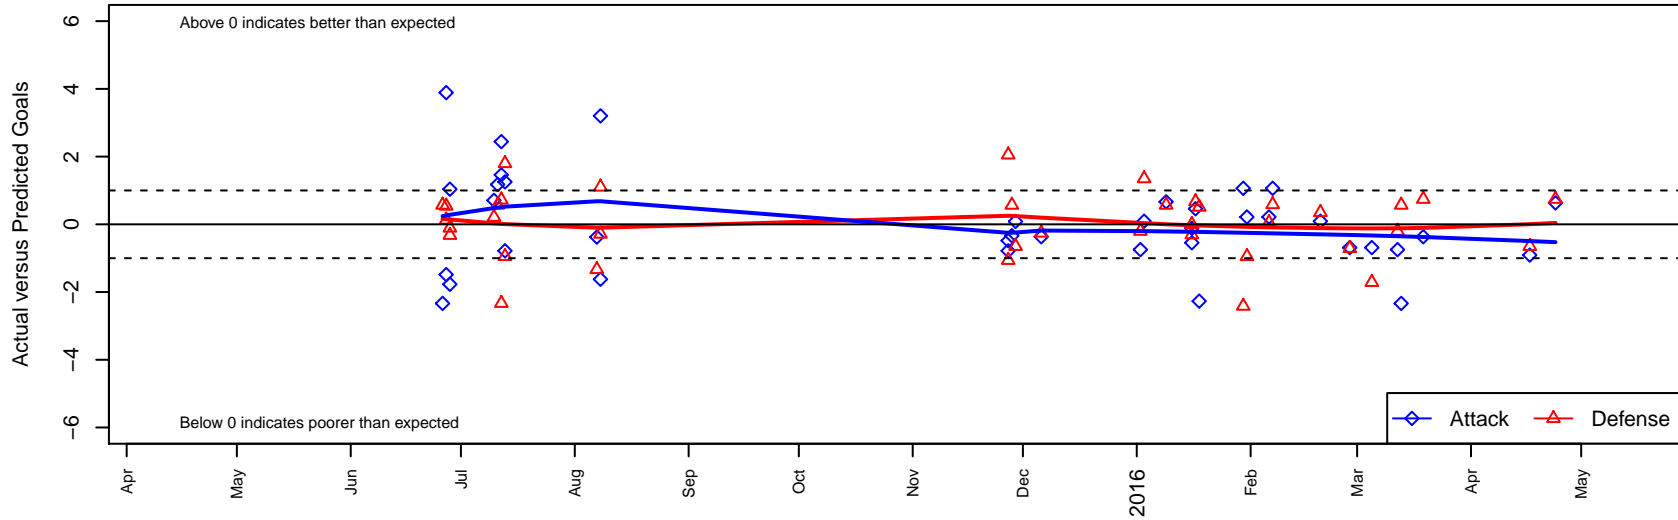

Kitsap Alliance Red G99

Westsound FC
 Silverdale, WA
 G99 total strength=1446
 attack=10.03 defense=8.78
 fall league = Win RCL G99 Div 2
 notes= Westsound Red

alt names used:
 90 Kitsap Alliance FC
 Kitsap Alliance FC G99 A
 KITSAP ALLIANCE FC G99 RED (WA)
 Kitsap Alliance FC GU99
 Kitsap Alliance GU16
 Kitsap Alliance FC G99 A
 Kitsap Alliance GU16
 Kitsap Alliance FC G99 A

Kitsap Alliance Red G99
 Dots are actual minus expected GF (blue circles) and GA (red triangles).
 Blue line is smoothed change in attack strength. Red is smoothed change in defense strength.

**attack and defense variance (black dot)
relative to other teams
and top 10 in region**