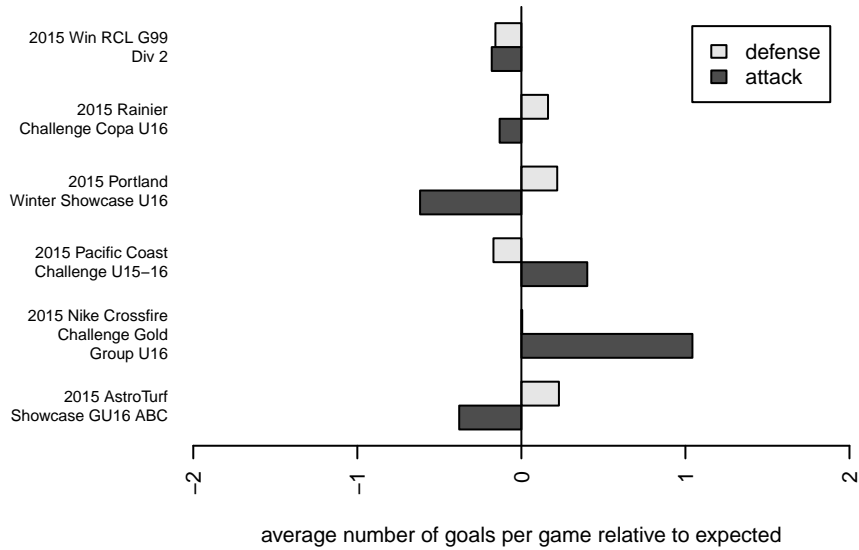

Performance relative to 13 month average