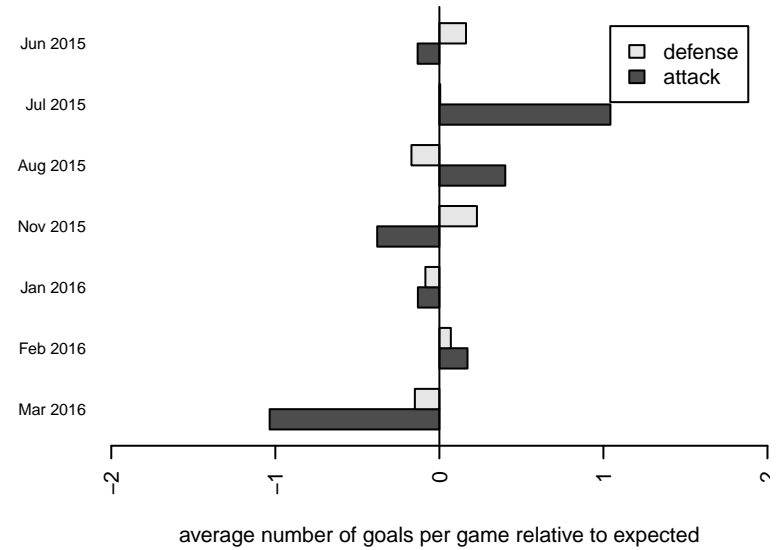

Performance relative to 13 month average