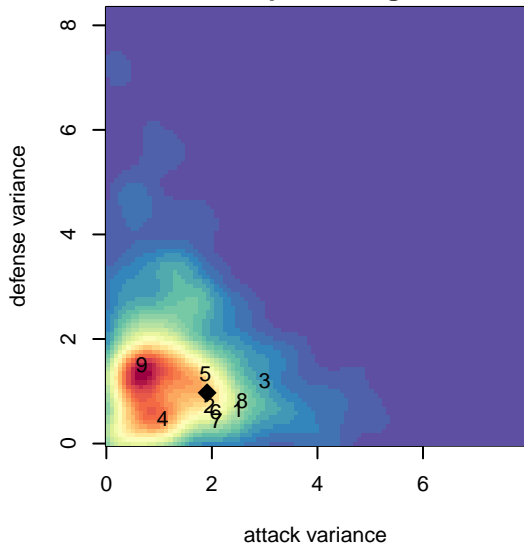

Kitsap Alliance Red G99

Westsound FC
 Silverdale, WA
 G99 total strength=1446
 attack=10.03 defense=8.78
 fall league = Win RCL G99 Div 2
 notes= Westsound Red

alt names used:
 90 Kitsap Alliance FC
 Kitsap Alliance FC G99 A
 KITSAP ALLIANCE FC G99 RED (WA)
 Kitsap Alliance FC GU99
 Kitsap Alliance GU16
 Kitsap Alliance FC G99 A
 Kitsap Alliance GU16
 Kitsap Alliance FC G99 A

Kitsap Alliance Red G99
 Dots are actual minus expected GF (blue circles) and GA (red triangles).
 Blue line is smoothed change in attack strength. Red is smoothed change in defense strength.

**attack and defense variance (black dot)
relative to other teams
and top 10 in region**